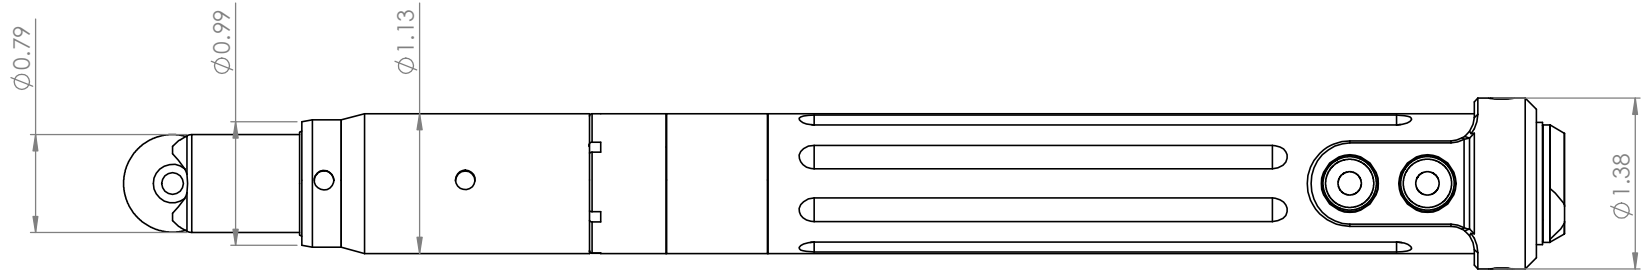

8 7 6 5 4 3 2 1

1/4" SQUARE DRIVE (PIN DETENT)

FX STYLE TOOLS CAN BE CONVERTED TO RP STYLE THROUGH SERVICE ORDER MODIFICATION

PROPRIETARY AND CONFIDENTIAL

TITLE:
ASG-SD2500-10RP
ASG-SD2500-20RP
ASG-SD2500-35RP

DATE: 9/1/21

DRAWN BY: CJC

SIZE: B

REV: J

DO NOT SCALE DRAWING

SHEET 1 OF 1

8 7 6 5 4 3 2 1