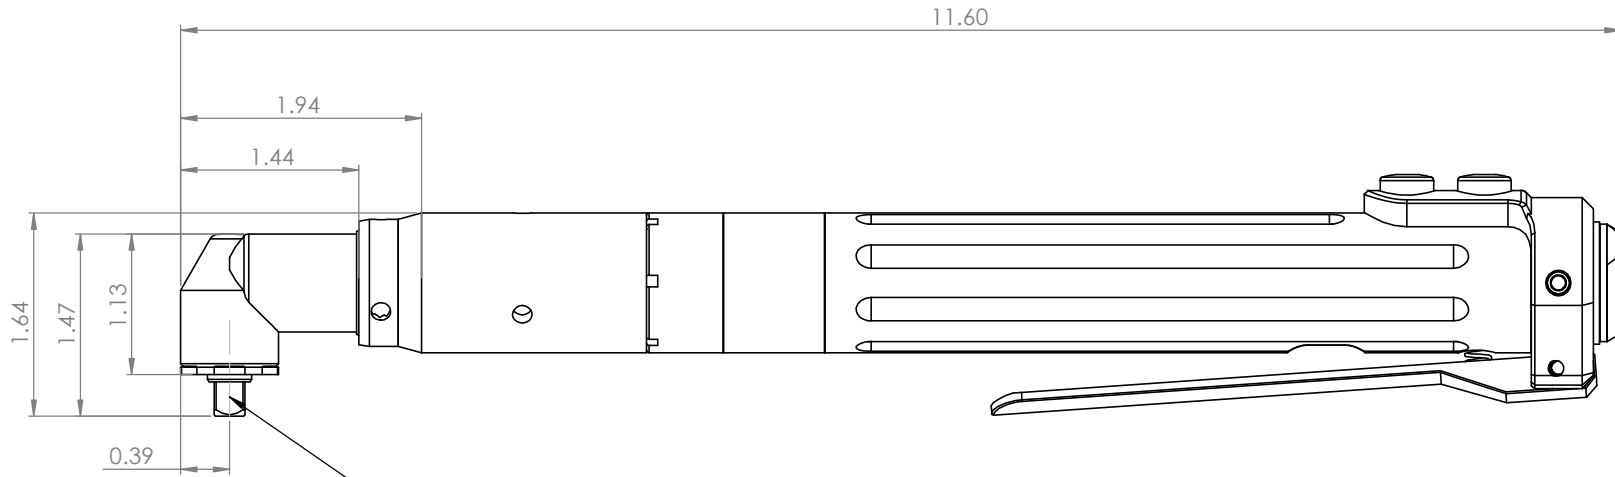

8 7 6 5 4 3 2 1

1/4" SQUARE DRIVE (PIN DETENT)

FX STYLE TOOLS CAN BE CONVERTED TO RP STYLE THROUGH SERVICE ORDER MODIFICATION

PROPRIETARY AND CONFIDENTIAL

TITLE:
ASG-SD2500-10RP
ASG-SD2500-20RP
ASG-SD2500-35RP

DATE: 9/1/21

DRAWN BY: CJC

SIZE: B

REV: J

DO NOT SCALE DRAWING

SHEET 1 OF 1

8 7 6 5 4 3 2 1